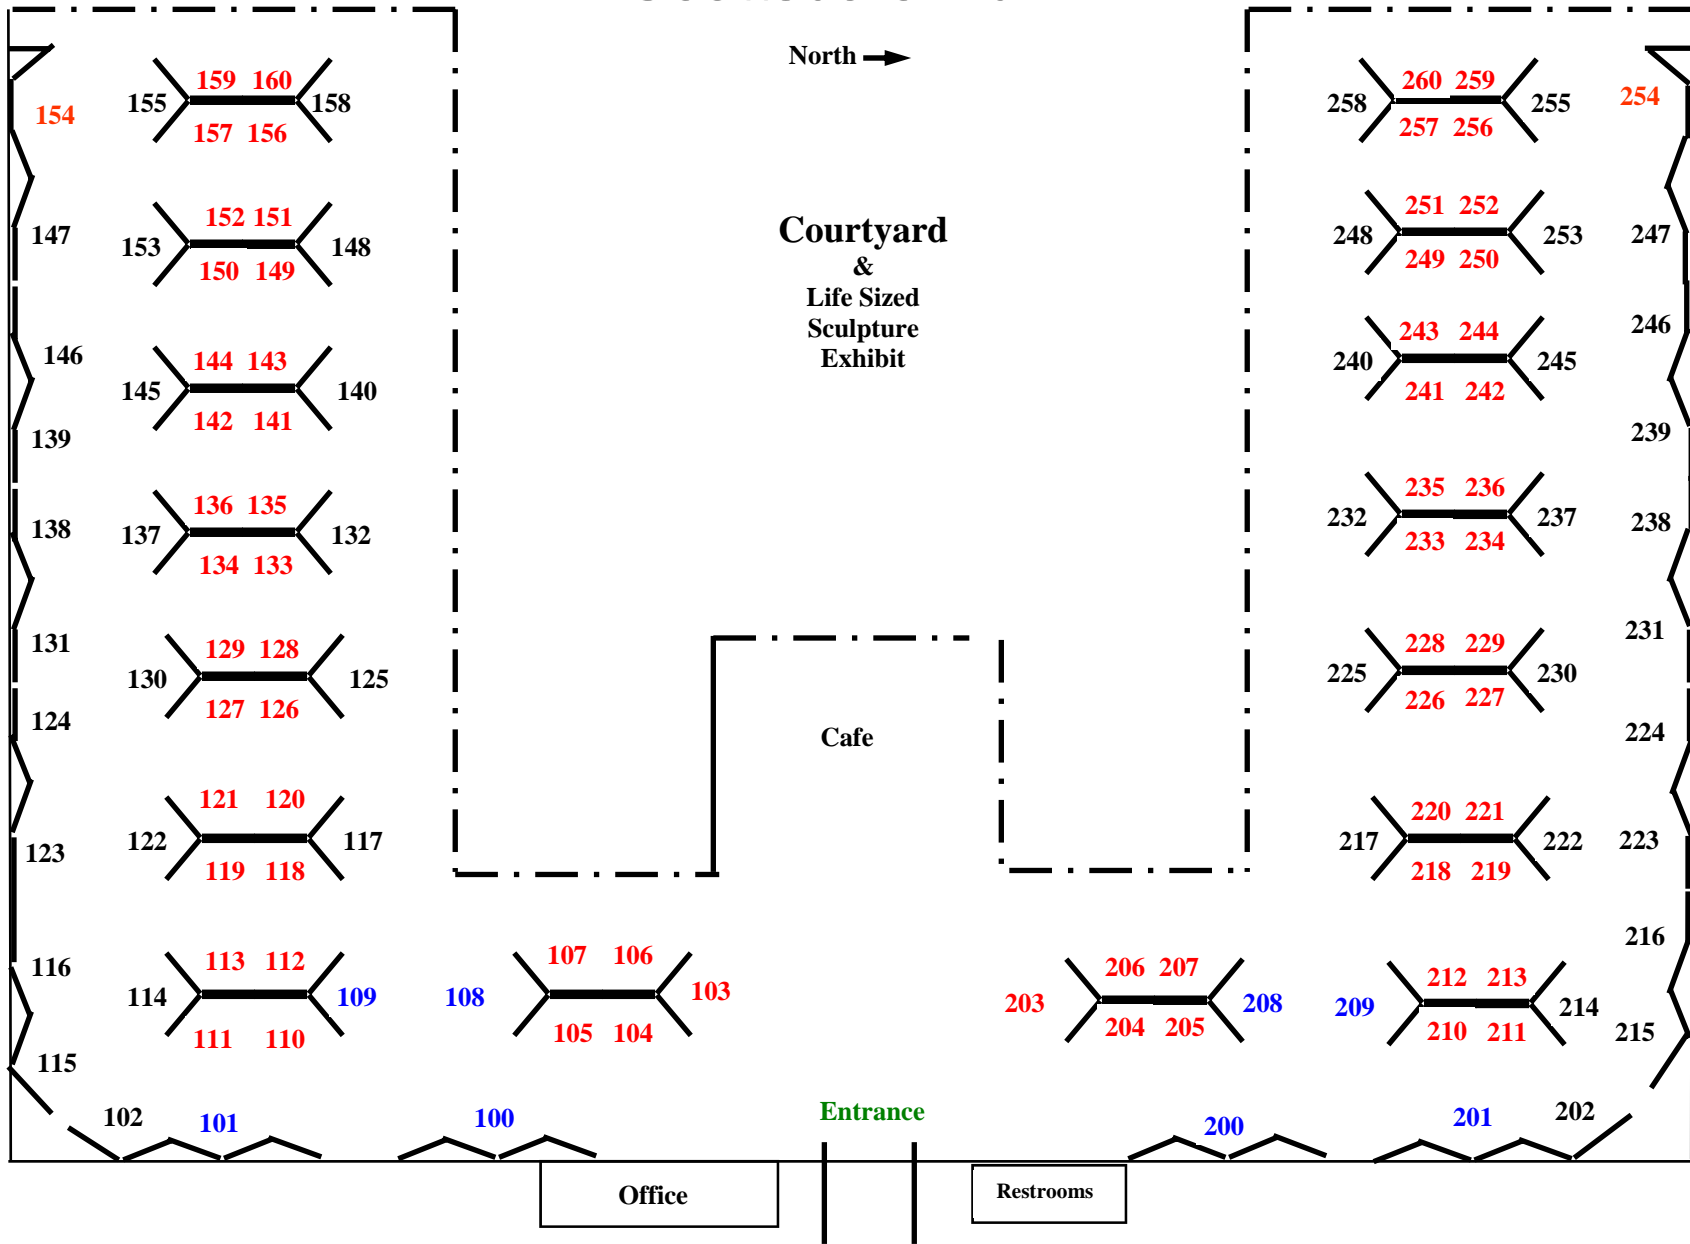

# Scottsdale Rd.

Mayo Blvd.

Floor Plan for Celebration of Fine Art

Not To Scale use for location position only. Each studio has two walls provided by CFA. Each wall is 8' high x 12' long with the exception of 254 & 154 which have 3, 12' walls. — · — Broken lines are open flaps which close at night or in bad weather.

**2009 Studio Fees:** Red Studio fee is \$2,550.00, Black Studio fee is \$2,400.00, Blue Studio fee \$2,400.00 + 650.00 per extra wall adjacent.